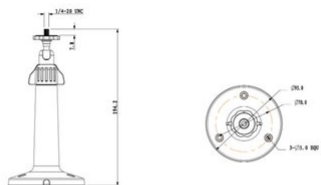

## Technical Specifications

---

<b>Material</b>	Aluminium
<b>Humidity</b>	0 ~ 90%RH
<b>Operating Temperature</b>	-40°C ~ +60°C
<b>Load max.</b>	1 kg
<b>Dimensions ( W x H x D)</b>	95 x 195 mm - 3.74 x 7.68 In
<b>Weight</b>	0.18 kg - 0.4 lbs

## Dimensions

---