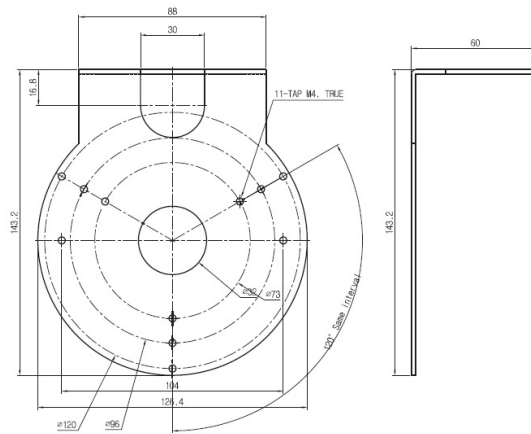

**Wall bracket for GCA-BxxxxD,
GCH-KxxxxD series**

- Camera Bracket for wall or ceiling
- Rugged Metal Design

**+
New**
Data

SPECIFICATIONS

Suitable for	GCA-B4322D, GCA-B4325D, GCA-B4326D, GCA-B4327D, GCA-H0325D, GCH-K0323D, GCH-K0326D, GCA-B032xD, GCA-B132xD, GCA-B332xD
Load max.	2 kg
Body material	Steel
Colour	White
Weight	0.255 kg
Dimensions w*h*d	128 x 60 x 145 mm

DIMENSIONS

+ New
Data